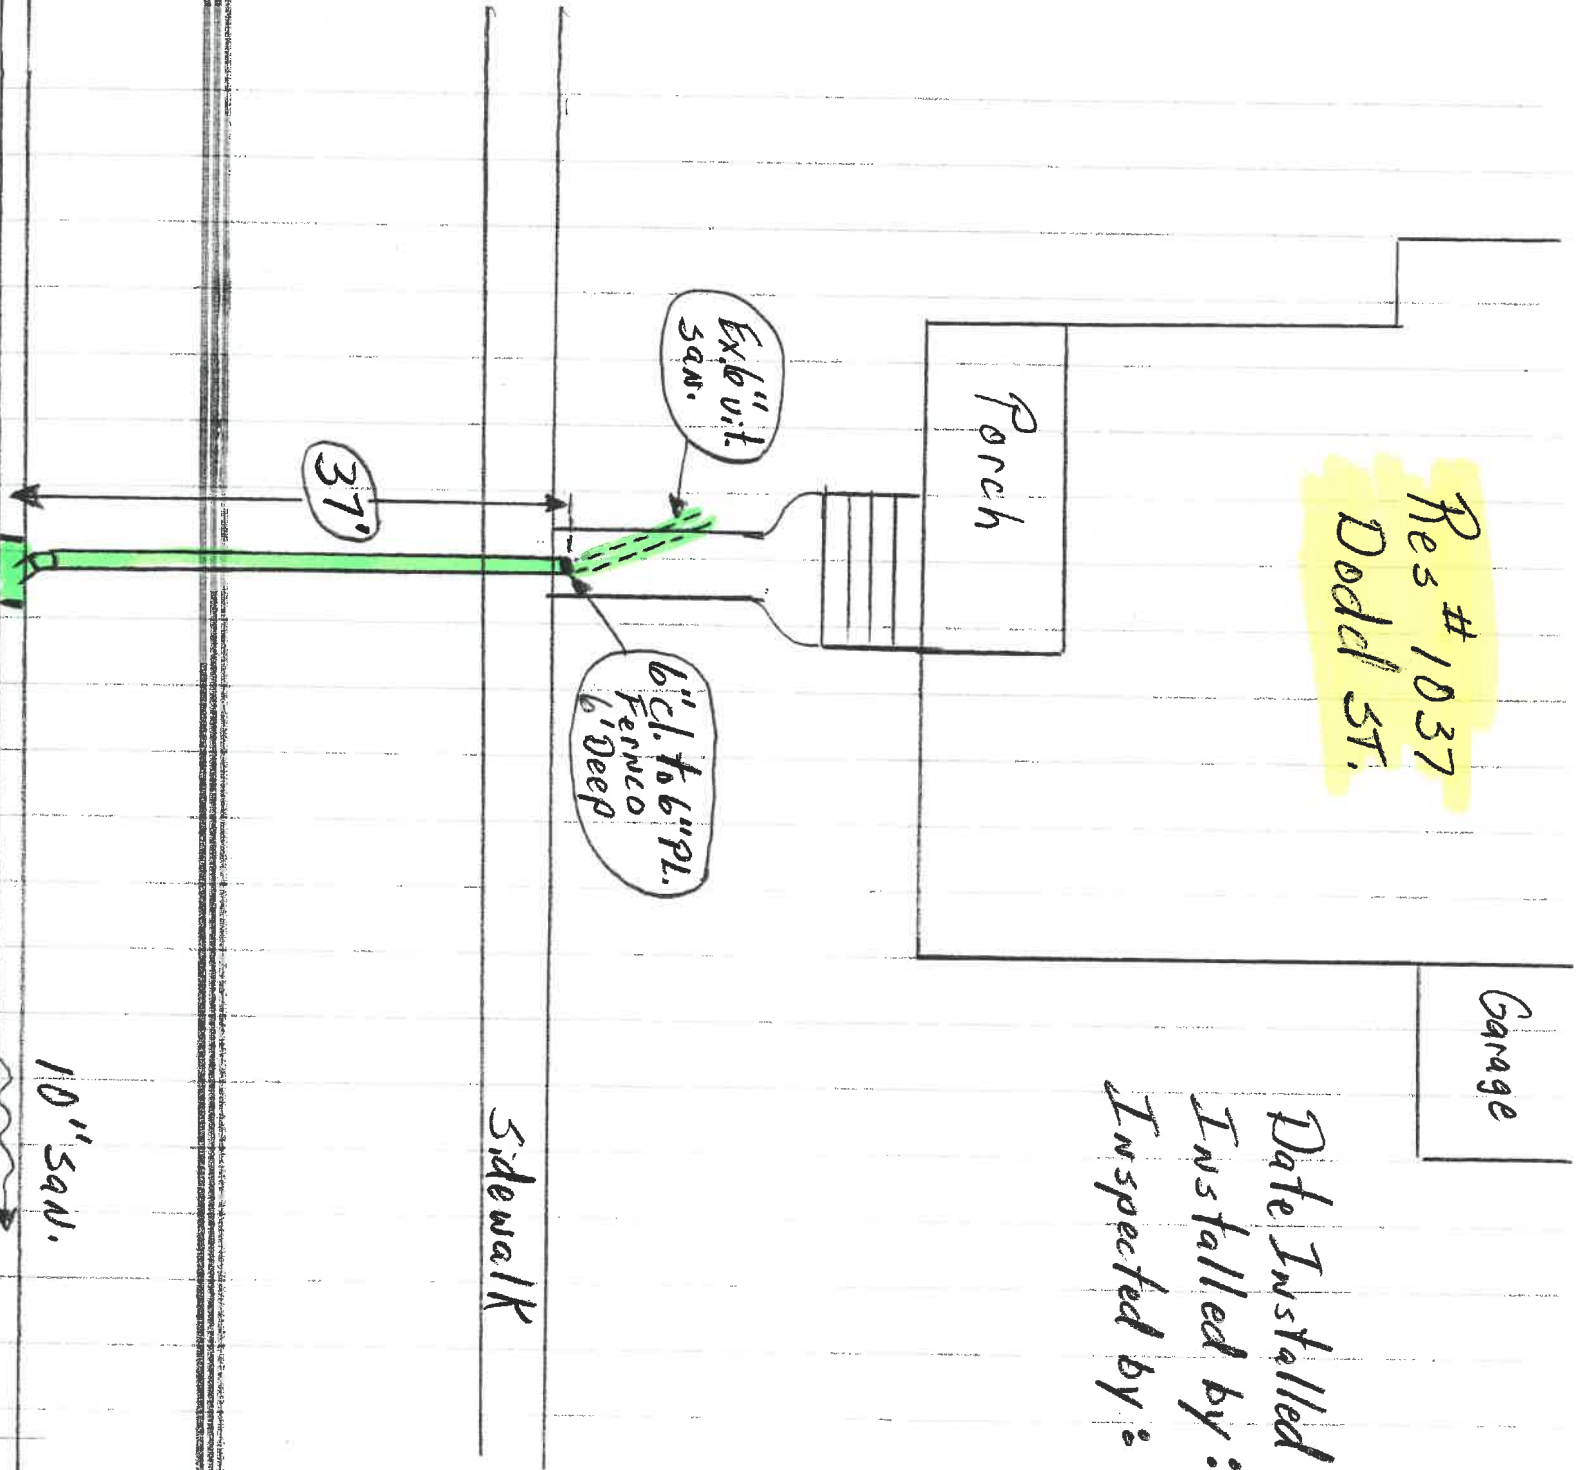

Res # 1037  
Dodd St.

Garage

Date Installed: 11-17-04  
Installed by: Gleason Constr.  
Inspected by: Rex Mo11

Sidewalk

10" SAN.

Res # 1037  
Dodd St.

Garage

Date Installed: 11-17-04  
Installed by: Gleason Constr.  
Inspected by: Rex Mo11